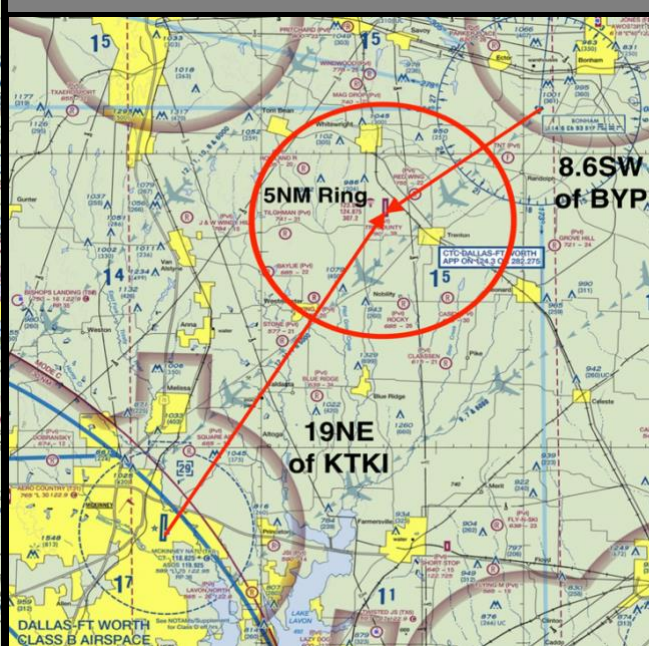

# IN THE INTEREST OF SAFETY ATTENTION PILOTS

**SKYDIVE SPACELAND  
DALLAS**  
WHITEWRIGHT TEXAS

SKYDIVE SPACELAND DALLAS is a high volume, multi-turbine aircraft, parachute operation. To ensure the safety of both non-participating aircraft and skydivers, we kindly request that aircraft remain 5NM from Tri-Country Airport at all times. If transitioning through, please contact us within 10NM on 123.075.

## PARACHUTE OPERATIONS

IDENTIFIER: **48TX**

CTAF: **123.075**

ATC FREQUENCY: **124.87**

OPERATING HOURS: 7 DAYS A WEEK, 0800-SUNSET.

MAIN PHONE: **(903) 364-5103**

DUE TO NUMEROUS INCURSIONS AND NEAR MISSES BETWEEN SKYDIVERS AND AIRCRAFT THAT ARE UNAWARE OF OUR PRESENCE AND OPERATIONS, WE ARE ASKING FOR HELP FROM THE LOCAL AVIATION COMMUNITY TO SPREAD THE WORD.